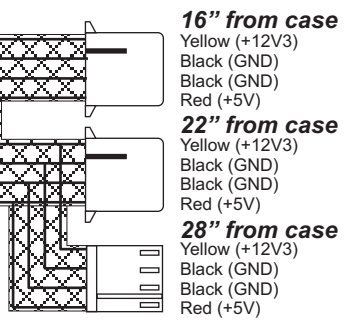

# MECHANICAL DRAWING: OCZ600SXS

ALL CASE MEASUREMENTS ARE IN mm

5.9" X 3.4" X 5.5" (W X H X D)

ALL WIRE LENGTHS ARE IN INCHES

## Serial ATA