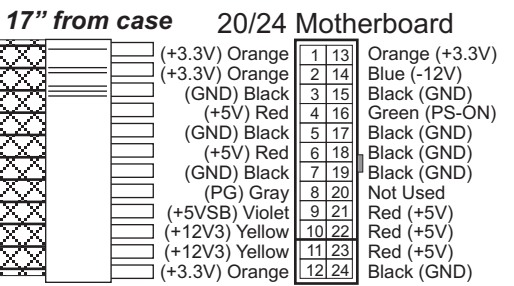

# MECHANICAL DRAWING: OCZ600SXS

ALL CASE MEASUREMENTS ARE IN mm

5.9" X 3.4" X 5.5" (W X H X D)

ALL WIRE LENGTHS ARE IN INCHES

## Serial ATA