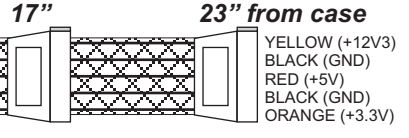

MECHANICAL DRAWING: OCZ600SXS

ALL CASE MEASUREMENTS ARE IN mm

5.9" X 3.4" X 5.5" (W X H X D)

ALL WIRE LENGTHS ARE IN INCHES

Serial ATA

IDE Drive