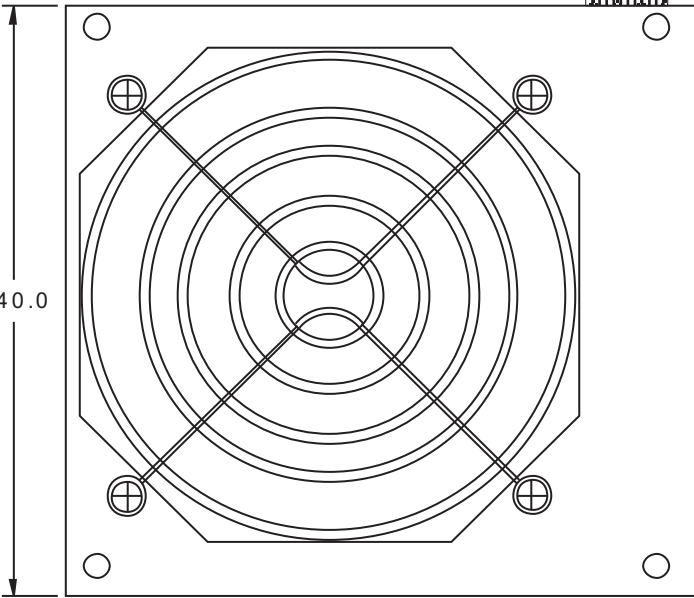

# MECHANICAL DRAWING: OCZ600SXS

ALL CASE MEASUREMENTS ARE IN mm

5.9" X 3.4" X 5.5" (W X H X D)

ALL WIRE LENGTHS ARE IN INCHES

## Serial ATA