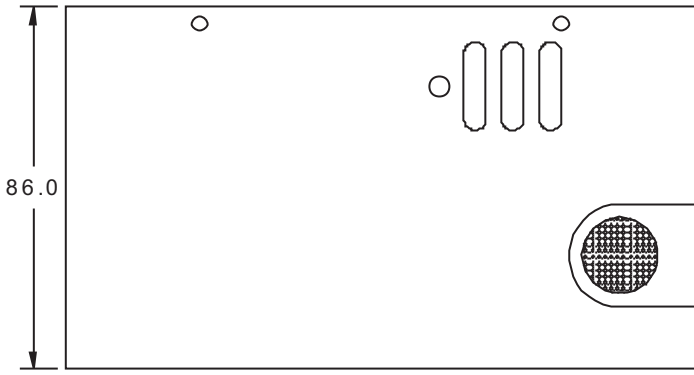

# MECHANICAL DRAWING: OCZ600SXS

ALL CASE MEASUREMENTS ARE IN mm

5.9" X 3.4" X 5.5" (W X H X D)

ALL WIRE LENGTHS ARE IN INCHES

## Serial ATA