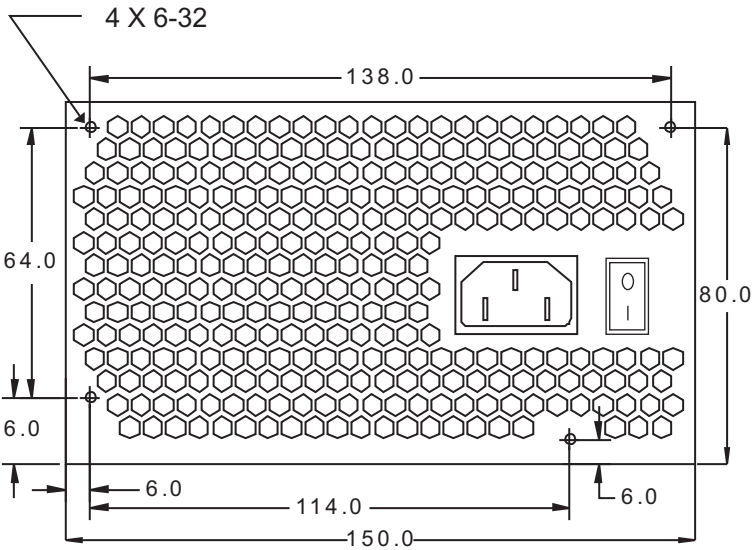

# MECHANICAL DRAWING: OCZ600SXS

ALL CASE MEASUREMENTS ARE IN mm

5.9" X 3.4" X 5.5" (W X H X D)

ALL WIRE LENGTHS ARE IN INCHES

## Serial ATA