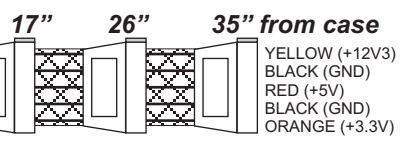

MECHANICAL DRAWING: OCZ600SXS

ALL CASE MEASUREMENTS ARE IN mm

5.9" X 3.4" X 5.5" (W X H X D)

ALL WIRE LENGTHS ARE IN INCHES

Serial ATA

20/24 Motherboard

4/8 CPU Power

PCI Express Video

15" from case

23" from case

31" from case

IDE Drive

15" from case

23" from case

31" from case