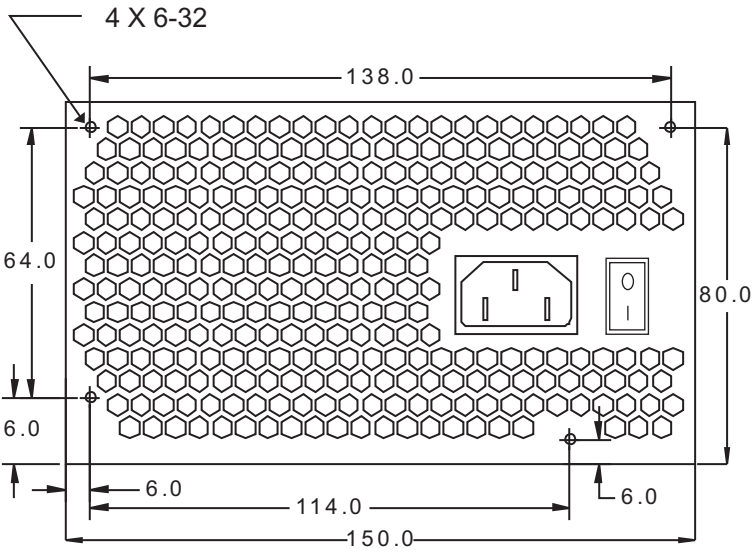

MECHANICAL DRAWING: OCZ600SXS

ALL CASE MEASUREMENTS ARE IN mm

5.9" X 3.4" X 5.5" (W X H X D)

ALL WIRE LENGTHS ARE IN INCHES

Serial ATA

20/24 Motherboard

4/8 CPU Power

PCI Express Video

15" from case

23" from case

31" from case

IDE Drive

15" from case

23" from case

31" from case