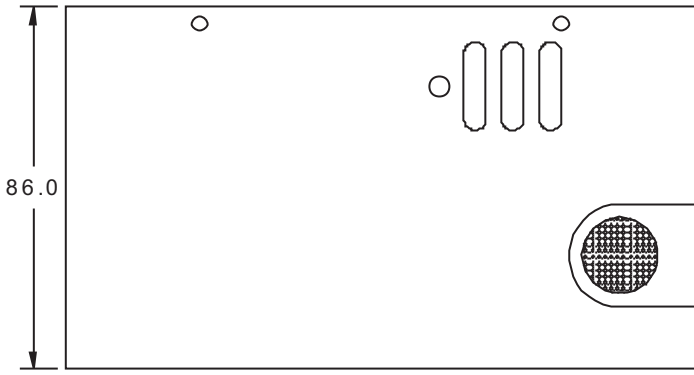

MECHANICAL DRAWING: OCZ600SXS

ALL CASE MEASUREMENTS ARE IN mm

5.9" X 3.4" X 5.5" (W X H X D)

ALL WIRE LENGTHS ARE IN INCHES

Serial ATA

20/24 Motherboard

4/8 CPU Power

PCI Express Video

15" from case

23" from case

31" from case

IDE Drive

15" from case

23" from case

31" from case