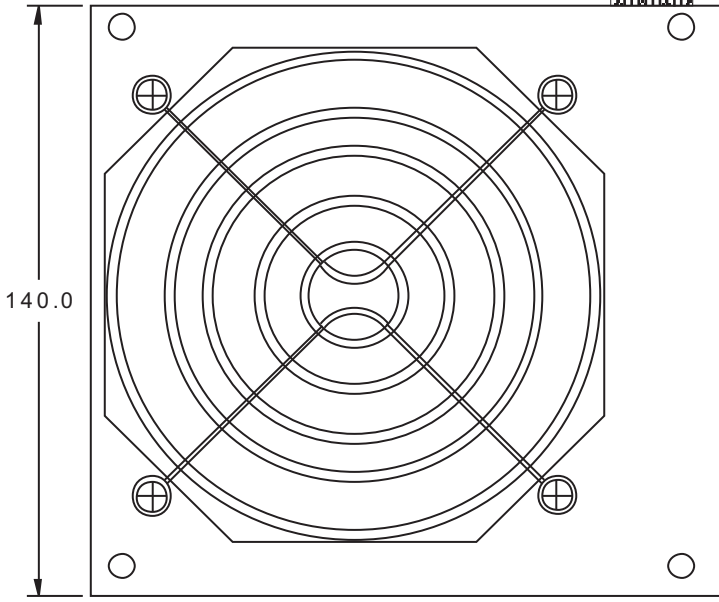

MECHANICAL DRAWING: OCZ-Z650

ALL CASE MEASUREMENTS ARE IN mm

5.9" X 3.4" X 5.5" (W X H X D)

ALL WIRE LENGTHS ARE IN INCHES

IDE Drive