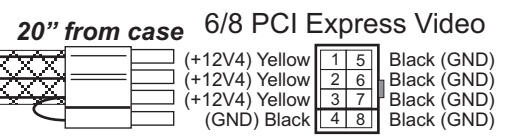

MECHANICAL DRAWING: OCZ-Z650

ALL CASE MEASUREMENTS ARE IN mm

5.9" X 3.4" X 5.5" (W X H X D)

ALL WIRE LENGTHS ARE IN INCHES

IDE Drive