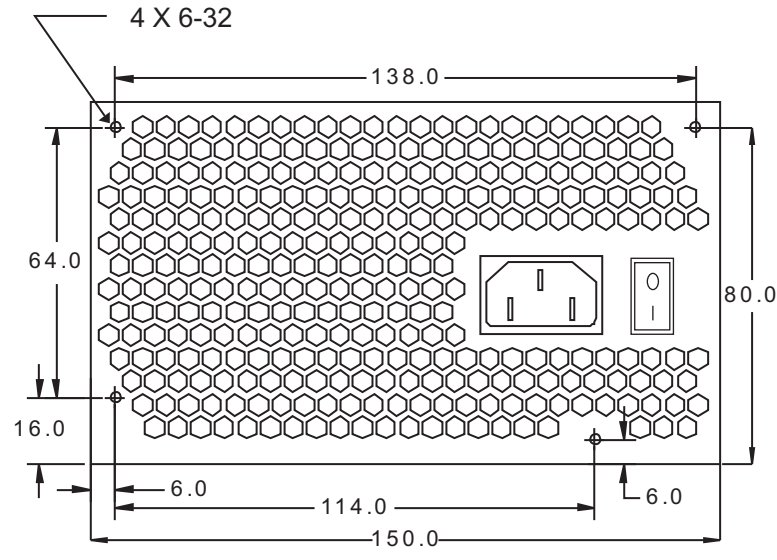

MECHANICAL DRAWING: OCZ-Z650

ALL CASE MEASUREMENTS ARE IN mm

5.9" X 3.4" X 5.5" (W X H X D)

ALL WIRE LENGTHS ARE IN INCHES

IDE Drive