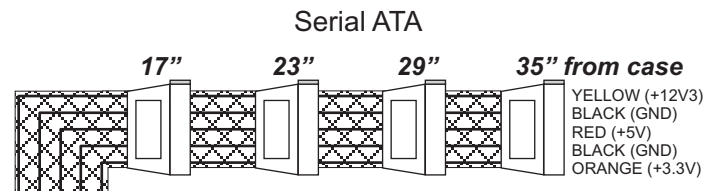

MECHANICAL DRAWING: OCZ-Z650

ALL CASE MEASUREMENTS ARE IN mm

5.9" X 3.4" X 5.5" (W X H X D)

ALL WIRE LENGTHS ARE IN INCHES

IDE Drive