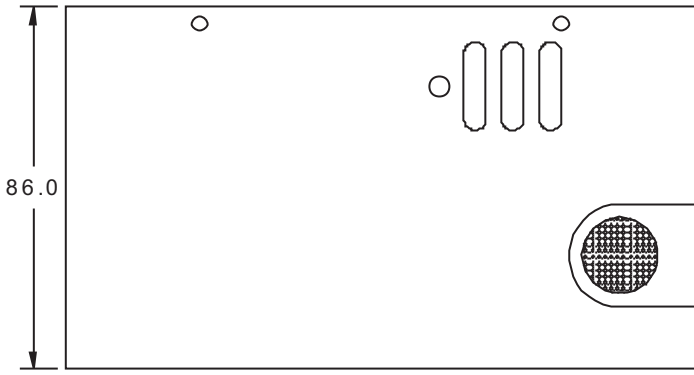

MECHANICAL DRAWING: OCZ-Z650

ALL CASE MEASUREMENTS ARE IN mm

5.9" X 3.4" X 5.5" (W X H X D)

ALL WIRE LENGTHS ARE IN INCHES

IDE Drive