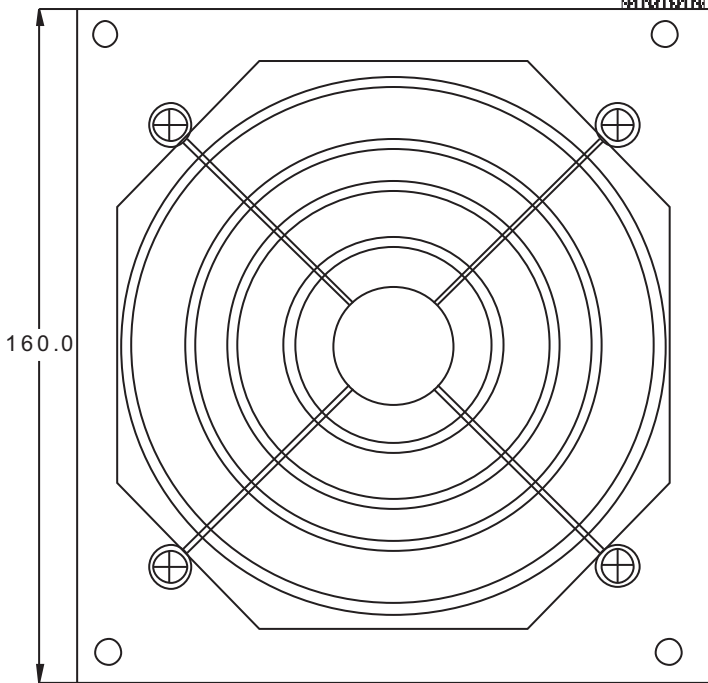

MECHANICAL DRAWING: StealthXstream 400

ALL CASE MEASUREMENTS ARE IN mm

5.9" X 3.4" X 6.3" (W X H X D)

ALL WIRE LENGTHS ARE IN INCHES

4 X 6-32