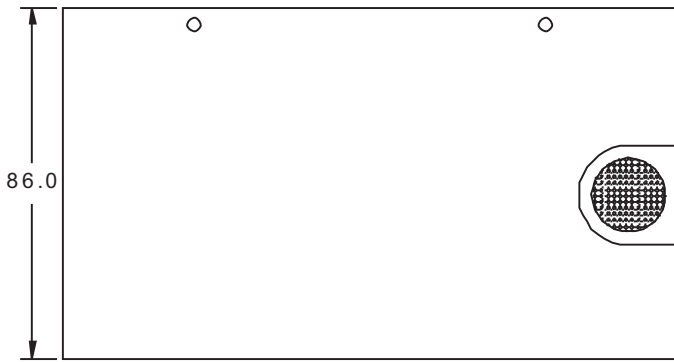

# MECHANICAL DRAWING: OCZ-Z850

ALL CASE MEASUREMENTS ARE IN mm

5.9" X 3.4" X 6.3" (W X H X D)

ALL WIRE LENGTHS ARE IN INCHES