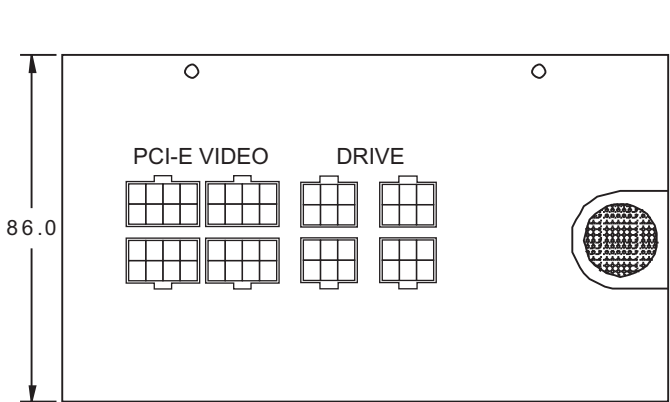

MECHANICAL DRAWING: OCZ-Z850M

ALL CASE MEASUREMENTS ARE IN mm
 5.9" X 3.4" X 6.3" (W X H X D)
 ALL WIRE LENGTHS ARE IN INCHES

Power Supply's Modular Connectors