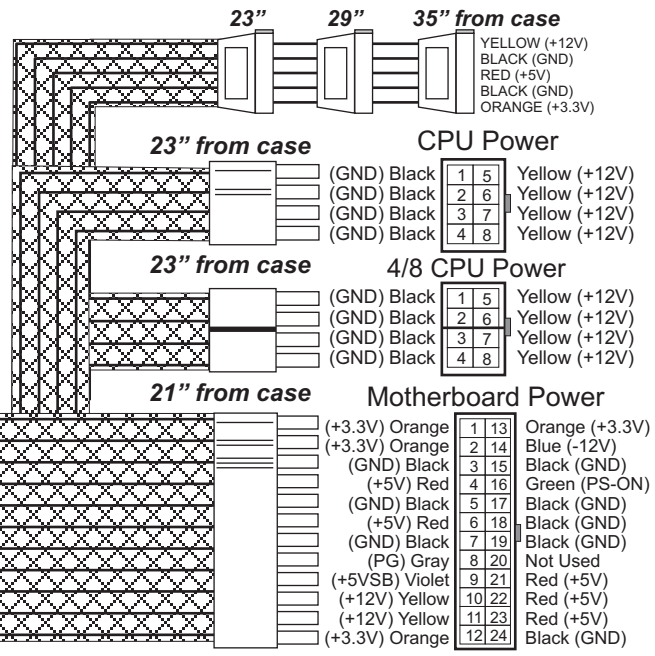

MECHANICAL DRAWING: OCZ-Z850M

ALL CASE MEASUREMENTS ARE IN mm
 5.9" X 3.4" X 6.3" (W X H X D)
 ALL WIRE LENGTHS ARE IN INCHES

Power Supply's Modular Connectors