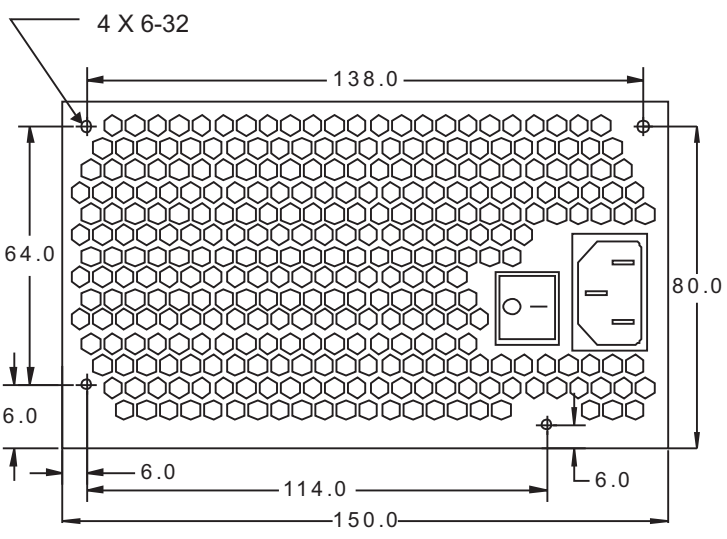

MECHANICAL DRAWING: OCZ-Z850M

ALL CASE MEASUREMENTS ARE IN mm
 5.9" X 3.4" X 6.3" (W X H X D)
 ALL WIRE LENGTHS ARE IN INCHES

Power Supply's Modular Connectors