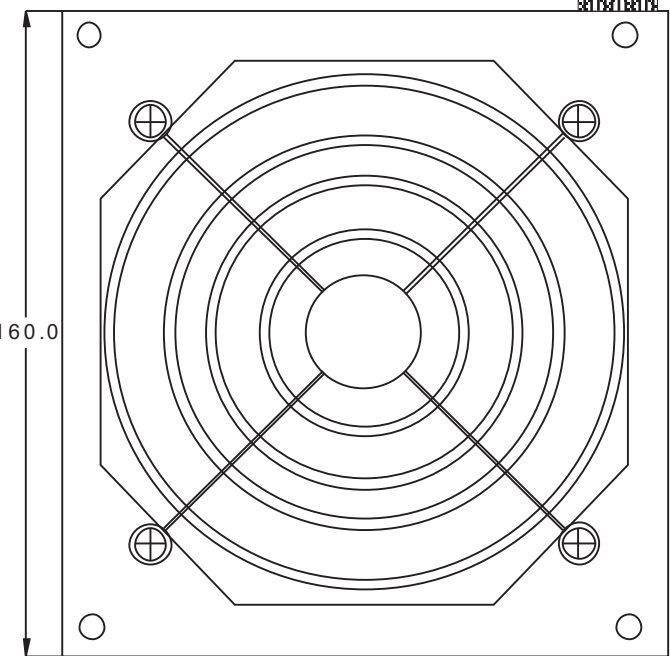

MECHANICAL DRAWING: OCZ-Z850M

ALL CASE MEASUREMENTS ARE IN mm
 5.9" X 3.4" X 6.3" (W X H X D)
 ALL WIRE LENGTHS ARE IN INCHES

Power Supply's Modular Connectors