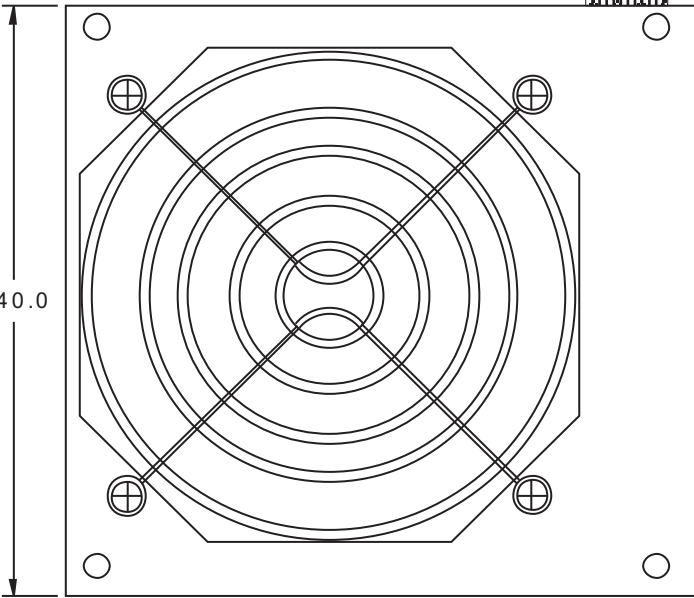

MECHANICAL DRAWING: OCZ500SXS

ALL CASE MEASUREMENTS ARE IN mm

5.9" X 3.4" X 5.5" (W X H X D)

ALL WIRE LENGTHS ARE IN INCHES

Serial ATA

20/24 Motherboard

CPU Power

PCI Express Video

16" from case

22" from case

28" from case

IDE Drive

16" from case

22" from case