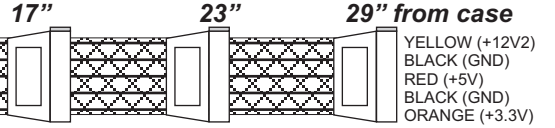

MECHANICAL DRAWING: OCZ500SXS

ALL CASE MEASUREMENTS ARE IN mm

5.9" X 3.4" X 5.5" (W X H X D)

ALL WIRE LENGTHS ARE IN INCHES

Serial ATA

20/24 Motherboard

CPU Power

PCI Express Video

16" from case

22" from case

28" from case

IDE Drive

16" from case

22" from case