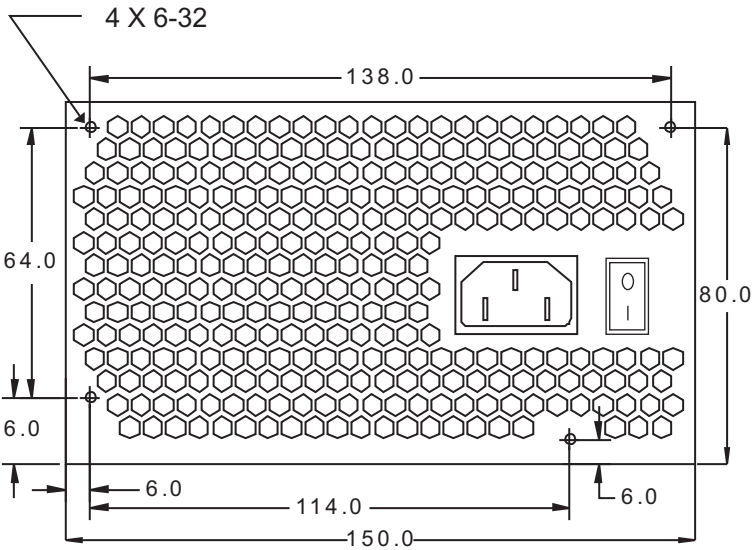

MECHANICAL DRAWING: OCZ500SXS

ALL CASE MEASUREMENTS ARE IN mm

5.9" X 3.4" X 5.5" (W X H X D)

ALL WIRE LENGTHS ARE IN INCHES

Serial ATA

20/24 Motherboard

CPU Power

PCI Express Video

16" from case

22" from case

28" from case

IDE Drive

16" from case

22" from case