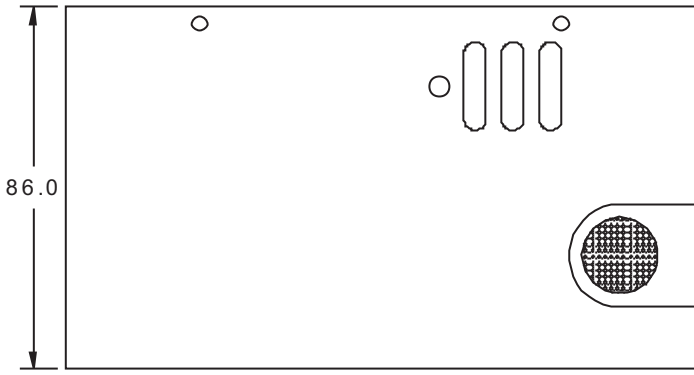

MECHANICAL DRAWING: OCZ500SXS

ALL CASE MEASUREMENTS ARE IN mm

5.9" X 3.4" X 5.5" (W X H X D)

ALL WIRE LENGTHS ARE IN INCHES

Serial ATA

20/24 Motherboard

CPU Power

PCI Express Video

16" from case

22" from case

28" from case

IDE Drive

16" from case

22" from case