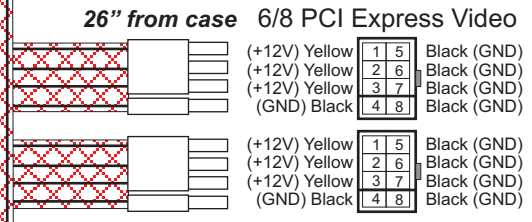

MECHANICAL DRAWING: OCZ700FTY

Serial ATA

ALL CASE MEASUREMENTS ARE IN mm

5.9" X 3.4" X 6.3" (W X H X D)

ALL WIRE LENGTHS ARE IN INCHES

IDE Drive