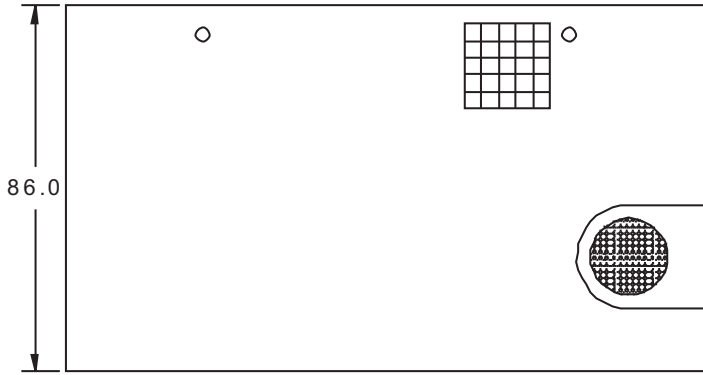

MECHANICAL DRAWING: OCZ700FTY

Serial ATA

ALL CASE MEASUREMENTS ARE IN mm

5.9" X 3.4" X 6.3" (W X H X D)

ALL WIRE LENGTHS ARE IN INCHES

IDE Drive