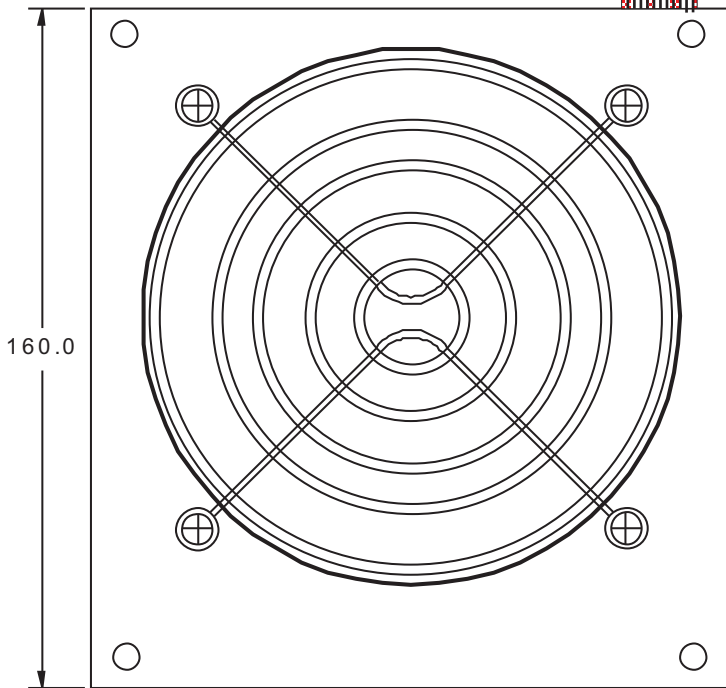

MECHANICAL DRAWING: OCZ700FTY

Serial ATA

ALL CASE MEASUREMENTS ARE IN mm

5.9" X 3.4" X 6.3" (W X H X D)

ALL WIRE LENGTHS ARE IN INCHES

IDE Drive