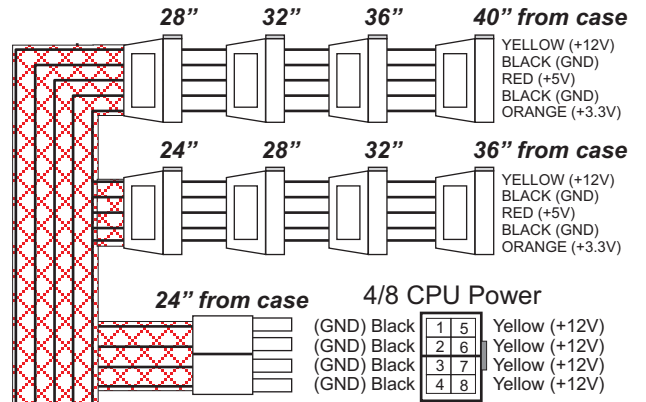

MECHANICAL DRAWING: OCZ700FTY

Serial ATA

ALL CASE MEASUREMENTS ARE IN mm

5.9" X 3.4" X 6.3" (W X H X D)

ALL WIRE LENGTHS ARE IN INCHES

IDE Drive