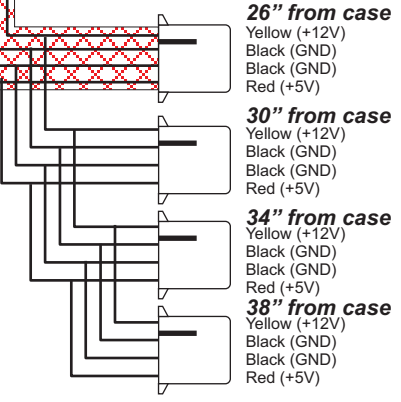

MECHANICAL DRAWING: OCZ700FTY

Serial ATA

ALL CASE MEASUREMENTS ARE IN mm

5.9" X 3.4" X 6.3" (W X H X D)

ALL WIRE LENGTHS ARE IN INCHES

IDE Drive