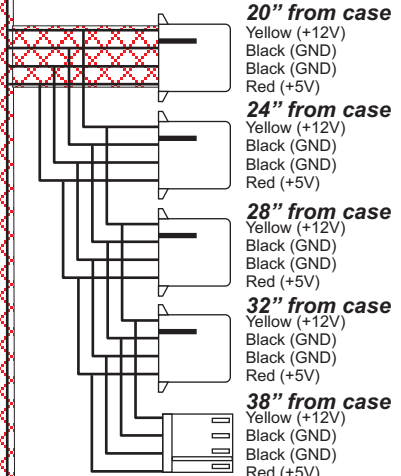

MECHANICAL DRAWING: OCZ700FTY

Serial ATA

ALL CASE MEASUREMENTS ARE IN mm

5.9" X 3.4" X 6.3" (W X H X D)

ALL WIRE LENGTHS ARE IN INCHES

IDE Drive